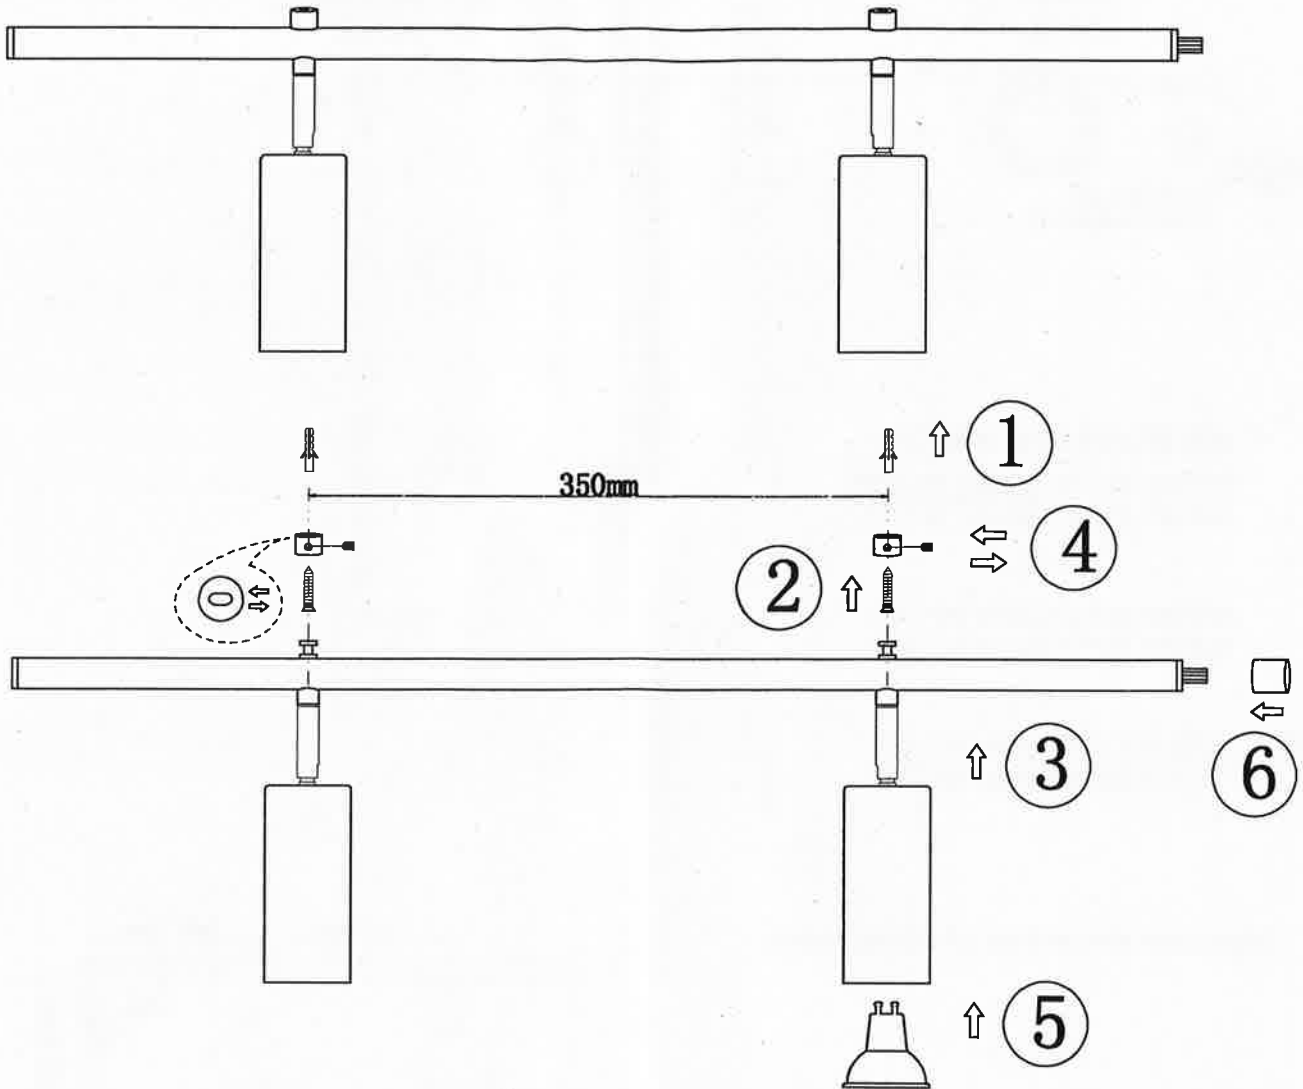

EXPAND

DESIGN BY MARKSLÖJD
107524/107541

Markslöjd AB
Gränevägen 5 S-511 62 Skene
Sweden
www.markslöjd.com

EXPAND

DESIGN BY MARKSLÖJD

107525/107542..
etc. see below list

107519/
107518

d: with different head or length

107524 GU10 Cylinder WH 70L
107541 GU10 Cylinder SN 70L

107525 GU10 Round WH 70L
107542 GU10 Round SN 70L

107526 E27 Cylinder WH 70L
107543 E27 Cylinder SN 70L

Important dimensions of drilling holes!