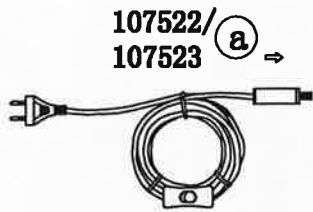

EXPAND

DESIGN BY MARKSLÖJD
107524/107541

Markslöjd AB
Gränevägen 5 S-511 62 Skene
Sweden
www.markslöjd.com

EXPAND

DESIGN BY MARKSLÖJD

107525/107542..
etc. see below list

107519/
107518

d: with different head or length

107524 GU10 Cylinder WH 70L
107541 GU10 Cylinder SN 70L

107525 GU10 Round WH 70L
107542 GU10 Round SN 70L

107526 E27 Cylinder WH 70L
107543 E27 Cylinder SN 70L

Important dimensions of drilling holes!