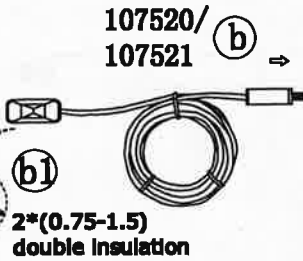

EXPAND

DESIGN BY MARKSLÖJD
107524/107541

Markslöjd AB
Gränevägen 5 S-511 62 Skene
Sweden
www.markslöjd.com

EXPAND

DESIGN BY MARKSLÖJD

107525/107542..
etc. see below list

107519/
107518

d: with different head or length

107524 GU10 Cylinder WH 70L
107541 GU10 Cylinder SN 70L

107525 GU10 Round WH 70L
107542 GU10 Round SN 70L

107526 E27 Cylinder WH 70L
107543 E27 Cylinder SN 70L

Important dimensions of drilling holes!