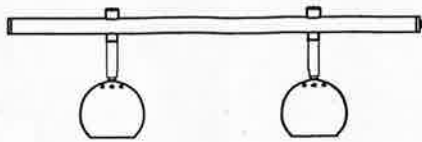

EXPAND

DESIGN BY MARKSLÖJD
107524/107541

Markslöjd AB
Gränevägen 5 S-511 62 Skene
Sweden
www.markslöjd.com

EXPAND

DESIGN BY MARKSLÖJD

107525/107542..
etc. see below list

107519/
107518

d: with different head or length

107524 GU10 Cylinder WH 70L
107541 GU10 Cylinder SN 70L

107525 GU10 Round WH 70L
107542 GU10 Round SN 70L

107526 E27 Cylinder WH 70L
107543 E27 Cylinder SN 70L

Important dimensions of drilling holes!