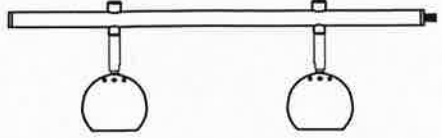

EXPAND

DESIGN BY MARKSLÖJD
107524/107541

Markslöjd AB
Gränevägen 5 S-511 62 Skene
Sweden
www.markslöjd.com

EXPAND

DESIGN BY MARKSLÖJD

107525/107542..
etc. see below list

107519/
107518

d: with different head or length

107524 GU10 Cylinder WH 70L
107541 GU10 Cylinder SN 70L

107525 GU10 Round WH 70L
107542 GU10 Round SN 70L

107526 E27 Cylinder WH 70L
107543 E27 Cylinder SN 70L

Important dimensions of drilling holes!