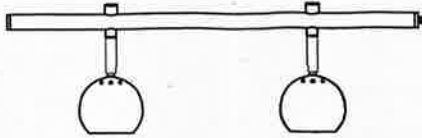

EXPAND

DESIGN BY MARKSLÖJD
107524/107541

Markslöjd AB
Gränevägen 5 S-511 62 Skene
Sweden
www.markslöjd.com

EXPAND

DESIGN BY MARKSLÖJD

107525/107542..
etc. see below list

107519/
107518

d: with different head or length

107524 GU10 Cylinder WH 70L
107541 GU10 Cylinder SN 70L

107525 GU10 Round WH 70L
107542 GU10 Round SN 70L

107526 E27 Cylinder WH 70L
107543 E27 Cylinder SN 70L

Important dimensions of drilling holes!