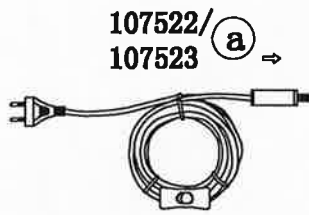

# EXPAND

DESIGN BY MARKSLÖJD

d: with different head or length

107524 GU10 Cylinder WH 70L  
107541 GU10 Cylinder SN 70L

107525 GU10 Round WH 70L  
107542 GU10 Round SN 70L

107526 E27 Cylinder WH 70L  
107543 E27 Cylinder SN 70L

**Important dimensions of drilling holes!**