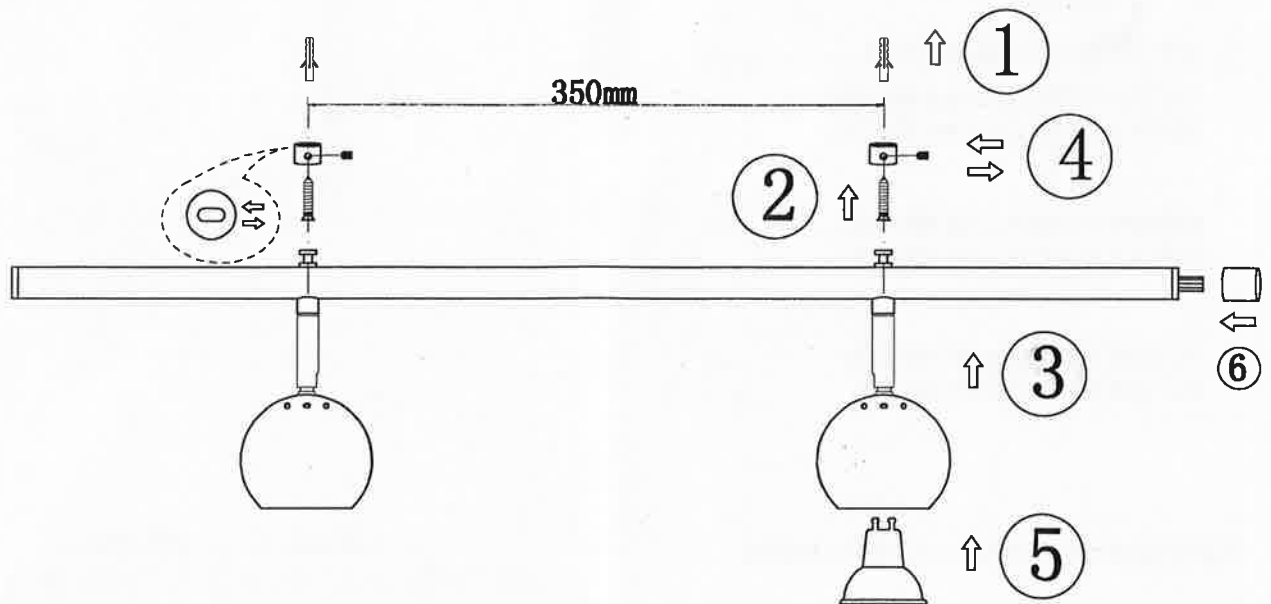

EXPAND

DESIGN BY MARKSLÖJD
107525/107542

Markslöjd AB
Gränevägen 5 S-511 62 Skene
Sweden
www.markslöjd.com