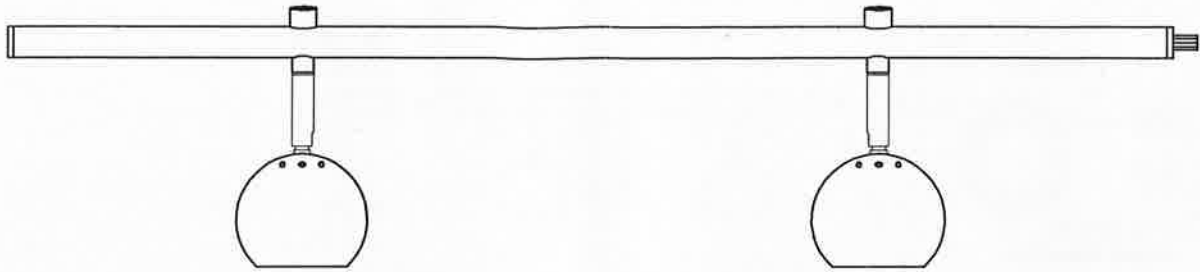

EXPAND

DESIGN BY MARKSLÖJD
107525/107542

Markslöjd AB
Gränevägen 5 S-511 62 Skene
Sweden
www.markslöjd.com