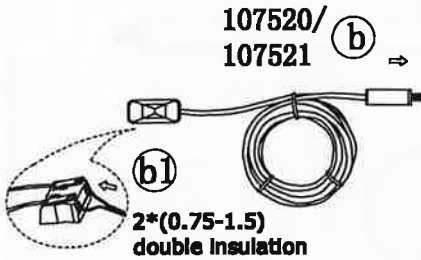

# EXPAND

DESIGN BY MARKSLÖJD

d: with different head or length

107524 GU10 Cylinder WH 70L  
107541 GU10 Cylinder SN 70L

107525 GU10 Round WH 70L  
107542 GU10 Round SN 70L

107526 E27 Cylinder WH 70L  
107543 E27 Cylinder SN 70L

**Important dimensions of drilling holes!**