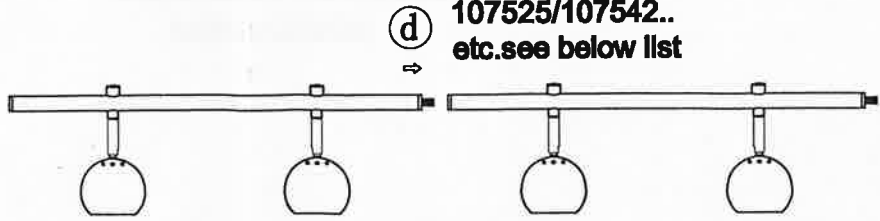

# EXPAND

DESIGN BY MARKSLÖJD

d: with different head or length

107524 GU10 Cylinder WH 70L  
107541 GU10 Cylinder SN 70L

107525 GU10 Round WH 70L  
107542 GU10 Round SN 70L

107526 E27 Cylinder WH 70L  
107543 E27 Cylinder SN 70L

**Important dimensions of drilling holes!**