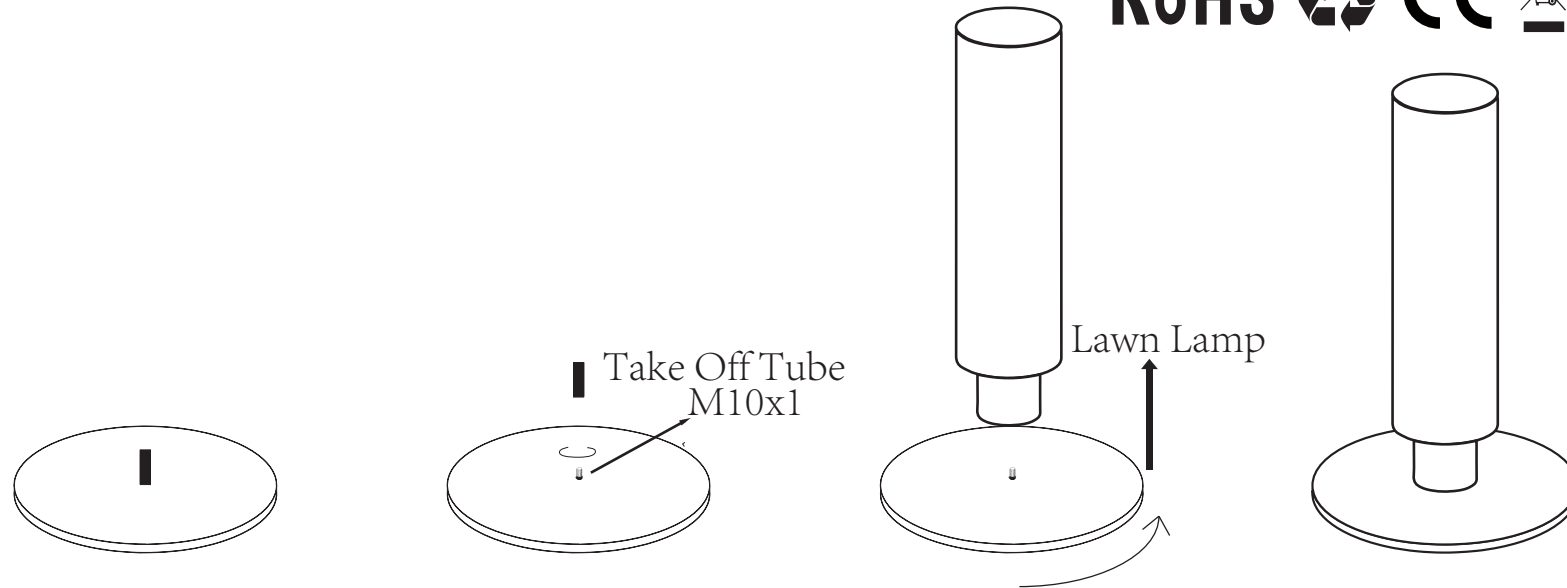

GARDEN 24 Ground Plate Black

107996

RoHS  CE 

I

II

Markslojd AB
Gränevägen 5 S-511 62 Skene
Sweden
www.markslojd.com