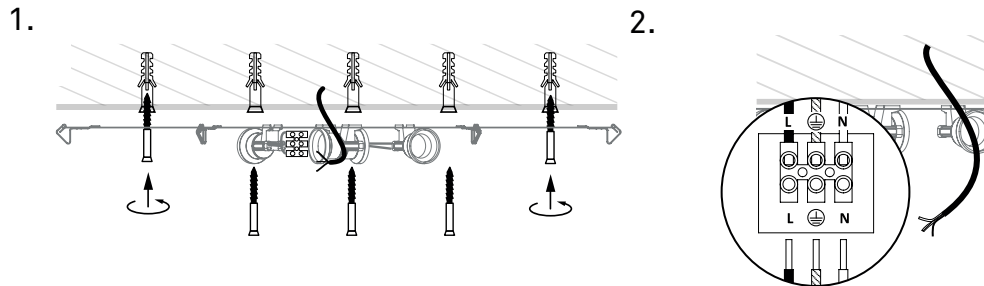

# Camellia

Instructions

Art. no. 108500 White

Tools needed for installation:

Light source E27

Thank you for purchasing this product from Markslöjd.  
This product is made entirely or substantially in Europe.  
We hope you will enjoy using this product and follow these instructions to ensure correct installation and care.