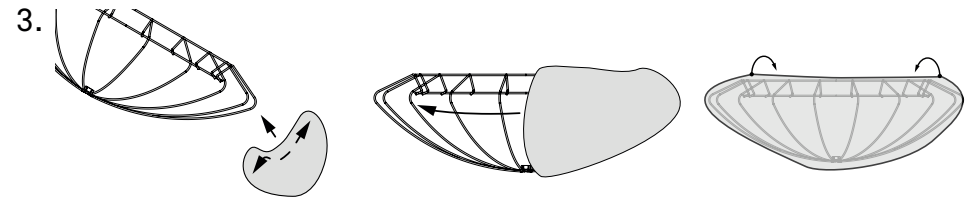

# Camellia

Instructions

Art. no. 108500 White

Tools needed for installation:

Light source E27

Thank you for purchasing this product from Markslöjd.  
This product is made entirely or substantially in Europe.  
We hope you will enjoy using this product and follow these instructions to ensure correct installation and care.