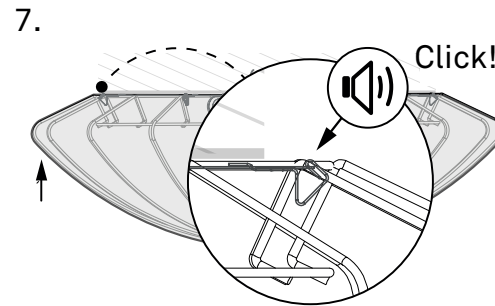

# Camellia

Instructions

Art. no. 108500 White

Tools needed for installation:

Light source E27

Thank you for purchasing this product from Markslöjd.  
This product is made entirely or substantially in Europe.  
We hope you will enjoy using this product and follow these instructions to ensure correct installation and care.