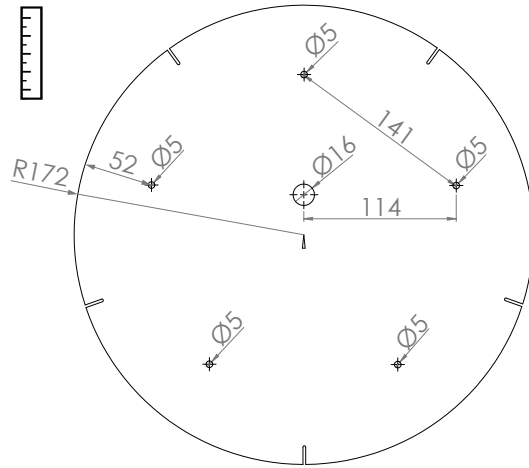

# Camellia

Instructions

Art. no. 108500 White

Tools needed for installation:

Light source E27

Thank you for purchasing this product from Markslöjd.  
This product is made entirely or substantially in Europe.  
We hope you will enjoy using this product and follow these instructions to ensure correct installation and care.