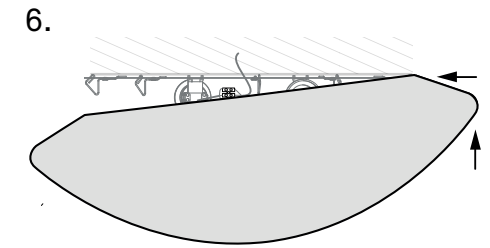

# Camellia

Instructions

Art. no. 108500 White

Tools needed for installation:

Light source E27

Thank you for purchasing this product from Markslöjd.  
This product is made entirely or substantially in Europe.  
We hope you will enjoy using this product and follow these instructions to ensure correct installation and care.