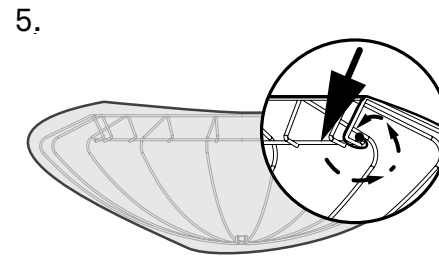

# Camellia

Instructions

Art. no. 108500 White

Tools needed for installation:

Light source E27

Thank you for purchasing this product from Markslöjd.  
This product is made entirely or substantially in Europe.  
We hope you will enjoy using this product and follow these instructions to ensure correct installation and care.