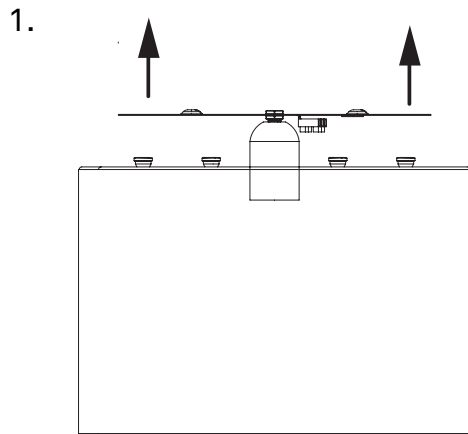

Lino

Instructions

Art. no. 108498 Beige
Art. no. 108499 Beige

Tools needed for installation:

Light source E27

Clean:

Thank you for purchasing this product from Markslöjd.
This product is made entirely or substantially in Europe.
We hope you will enjoy using this product and follow these
instructions to ensure correct installation and care.