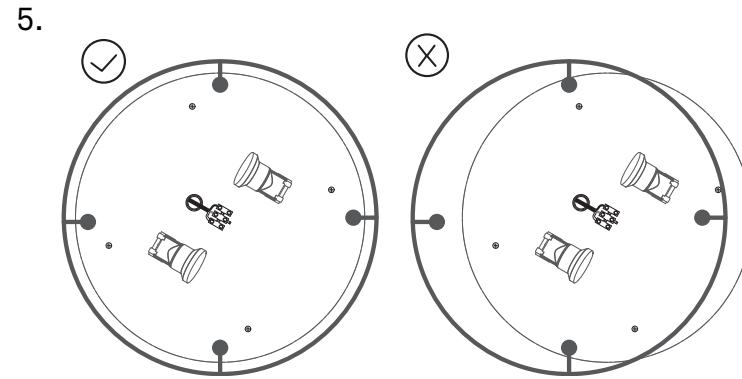

Lino

Instructions

Art. no. 108498 Beige
Art. no. 108499 Beige

Tools needed for installation:

Light source E27

Clean:

Thank you for purchasing this product from Markslöjd.
This product is made entirely or substantially in Europe.
We hope you will enjoy using this product and follow these
instructions to ensure correct installation and care.