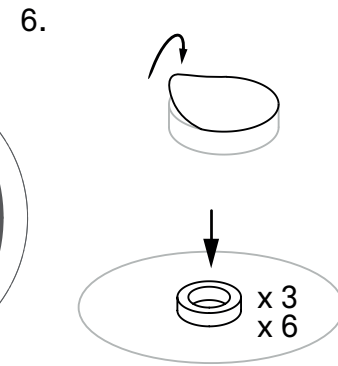

Lino

Instructions

Art. no. 108498 Beige
Art. no. 108499 Beige

Tools needed for installation:

Light source E27

Clean:

Thank you for purchasing this product from Markslöjd.
This product is made entirely or substantially in Europe.
We hope you will enjoy using this product and follow these
instructions to ensure correct installation and care.