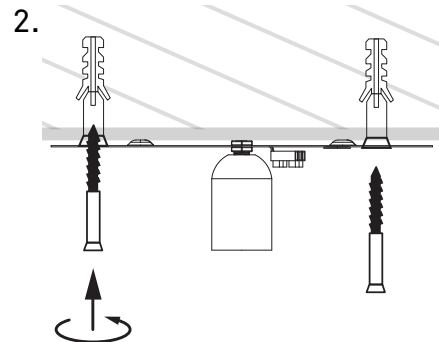

Lino

Instructions

Art. no. 108498 Beige
Art. no. 108499 Beige

Tools needed for installation:

Light source E27

Clean:

Thank you for purchasing this product from Markslöjd.
This product is made entirely or substantially in Europe.
We hope you will enjoy using this product and follow these
instructions to ensure correct installation and care.