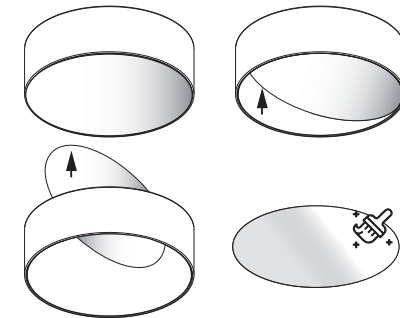

Lino

Instructions

Art. no. 108498 Beige
Art. no. 108499 Beige

Tools needed for installation:

Light source E27

Clean:

Thank you for purchasing this product from Markslöjd.
This product is made entirely or substantially in Europe.
We hope you will enjoy using this product and follow these
instructions to ensure correct installation and care.