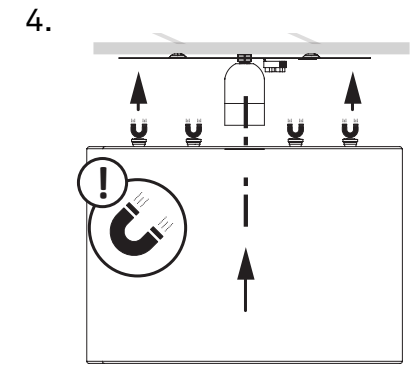

Lino

Instructions

Art. no. 108498 Beige
Art. no. 108499 Beige

Tools needed for installation:

Light source E27

Clean:

Thank you for purchasing this product from Markslöjd.
This product is made entirely or substantially in Europe.
We hope you will enjoy using this product and follow these
instructions to ensure correct installation and care.