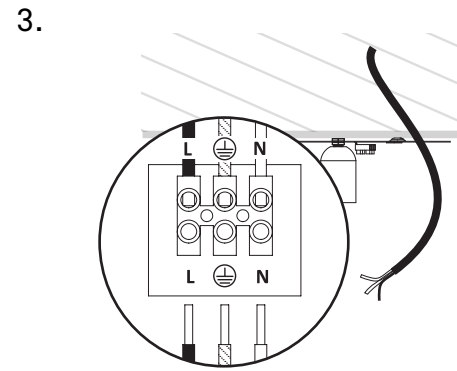

Lino

Instructions

Art. no. 108498 Beige
Art. no. 108499 Beige

Tools needed for installation:

Light source E27

Clean:

Thank you for purchasing this product from Markslöjd.
This product is made entirely or substantially in Europe.
We hope you will enjoy using this product and follow these
instructions to ensure correct installation and care.